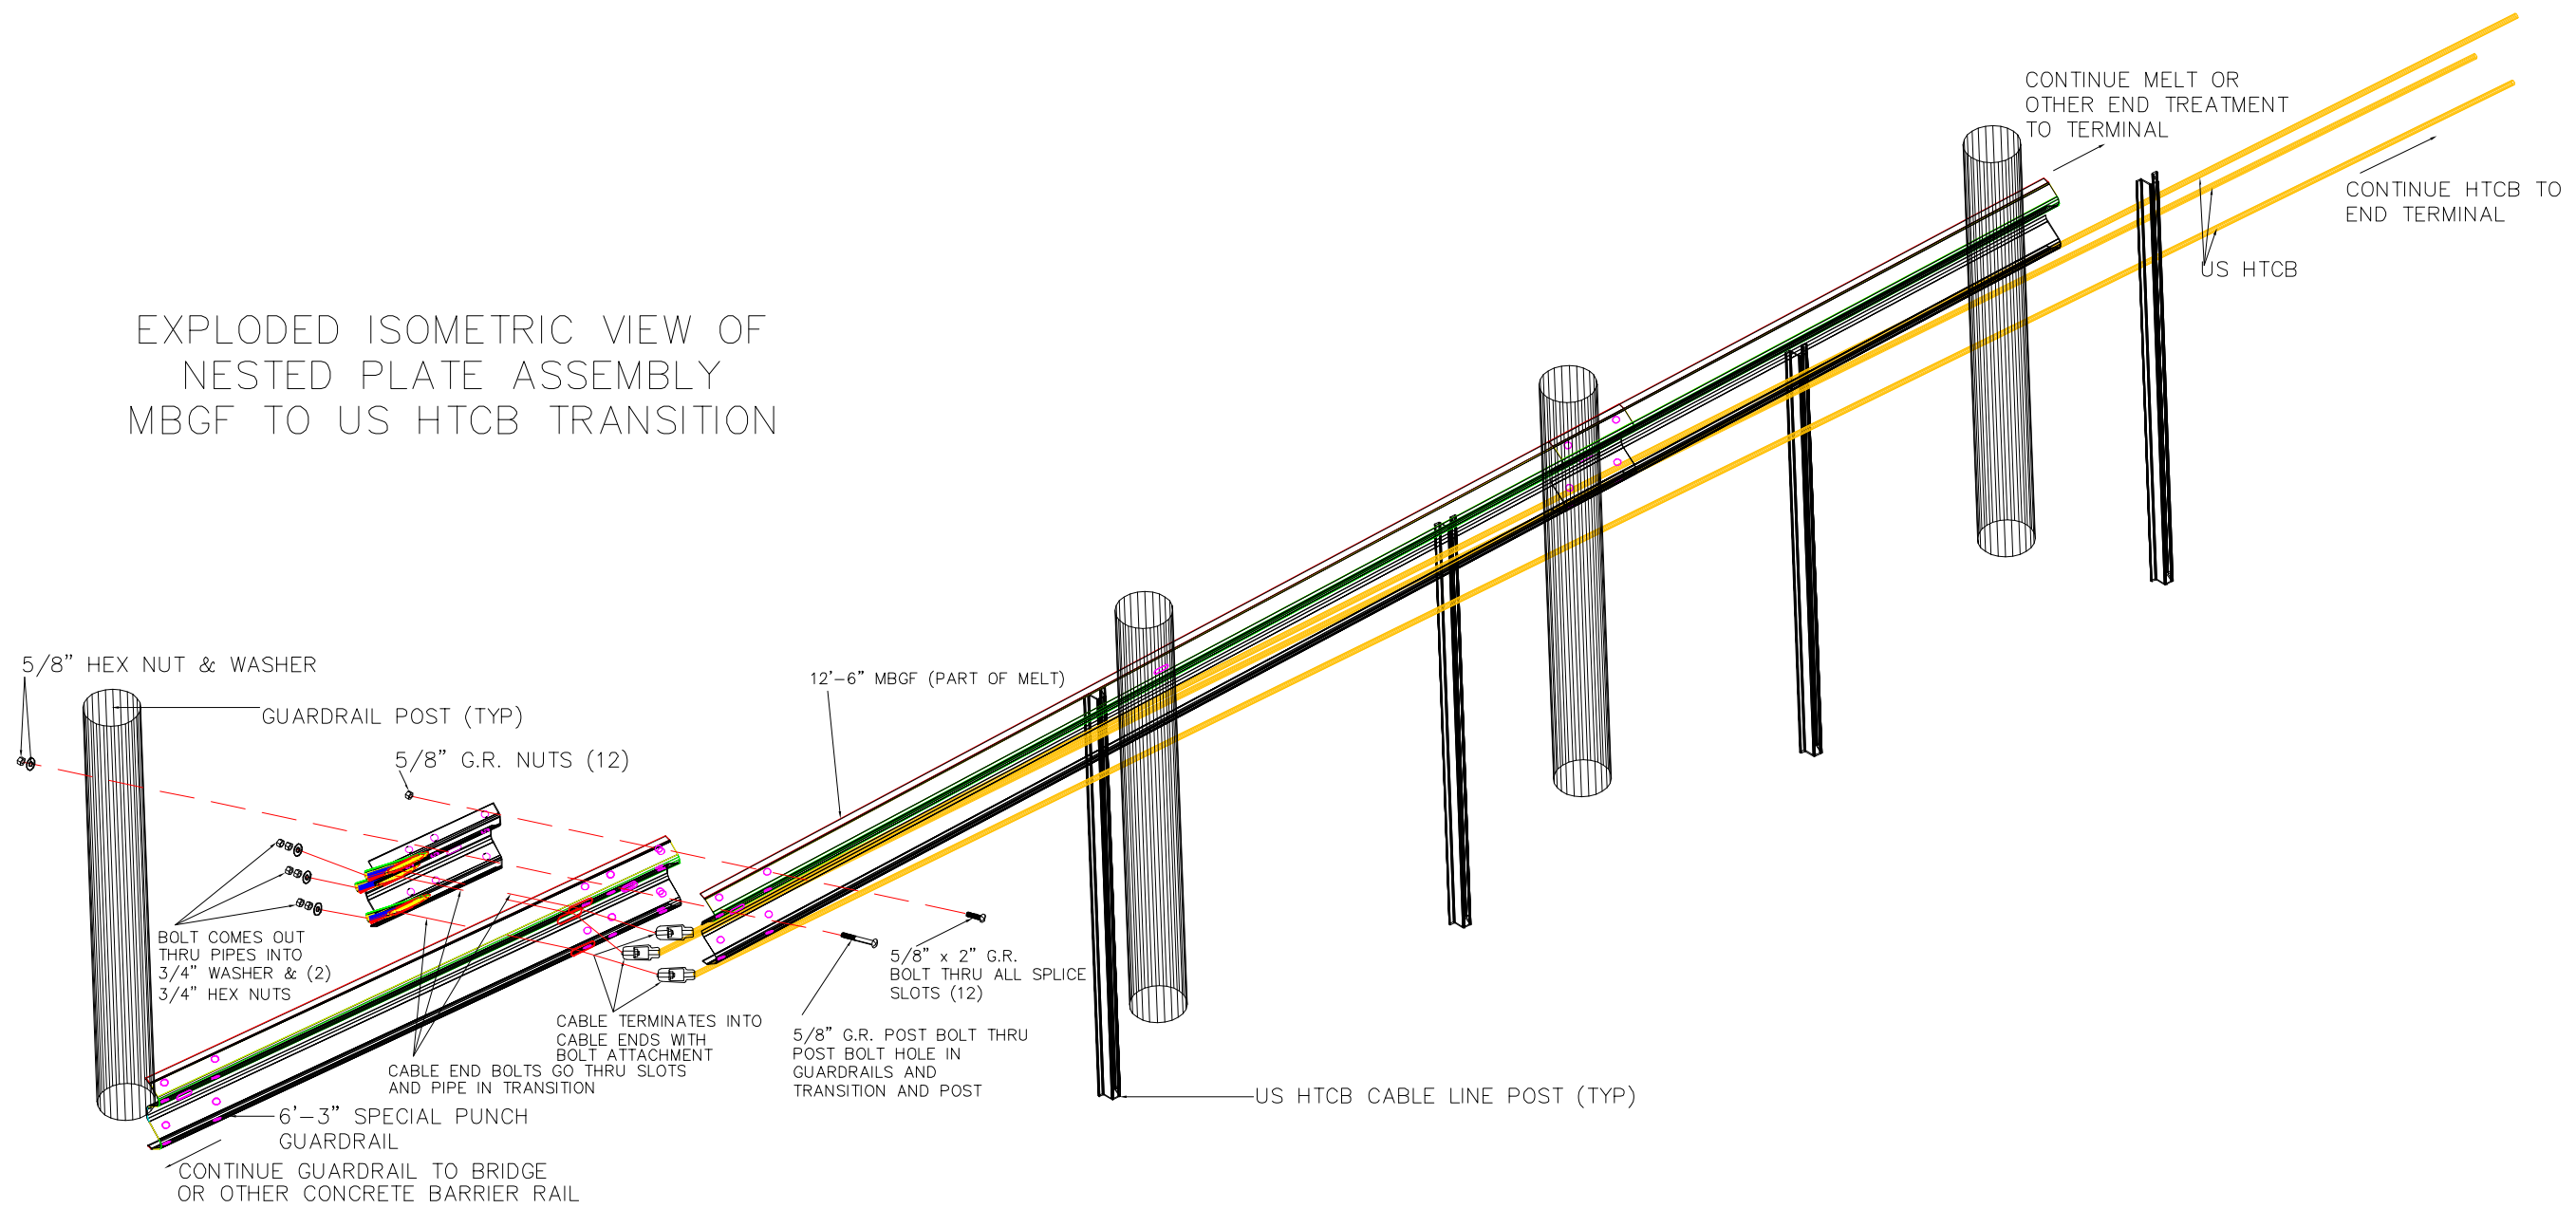

EXPLODED ISOMETRIC VIEW OF
NESTED PLATE ASSEMBLY
MBGF TO US HTCB TRANSITION

G.S.I. HIGH TENSION CABLE, LP		
720 W. WINTERGREEN RD., HUTCHINS, TEXAS 75141 (972) 225-1660		
CONTRACTOR:		
SCALE: NONE	GSI#:	DATE: 8/03/07
REVISED:	CHECKED:	DRAWN: DUGAN
NESTED PLATE ASSEMBLY FOR HTCB TO MBGF TRANSITION		
MBGF/HTCB TRANSITION	ASSEMBLY DETAIL	1 / 1